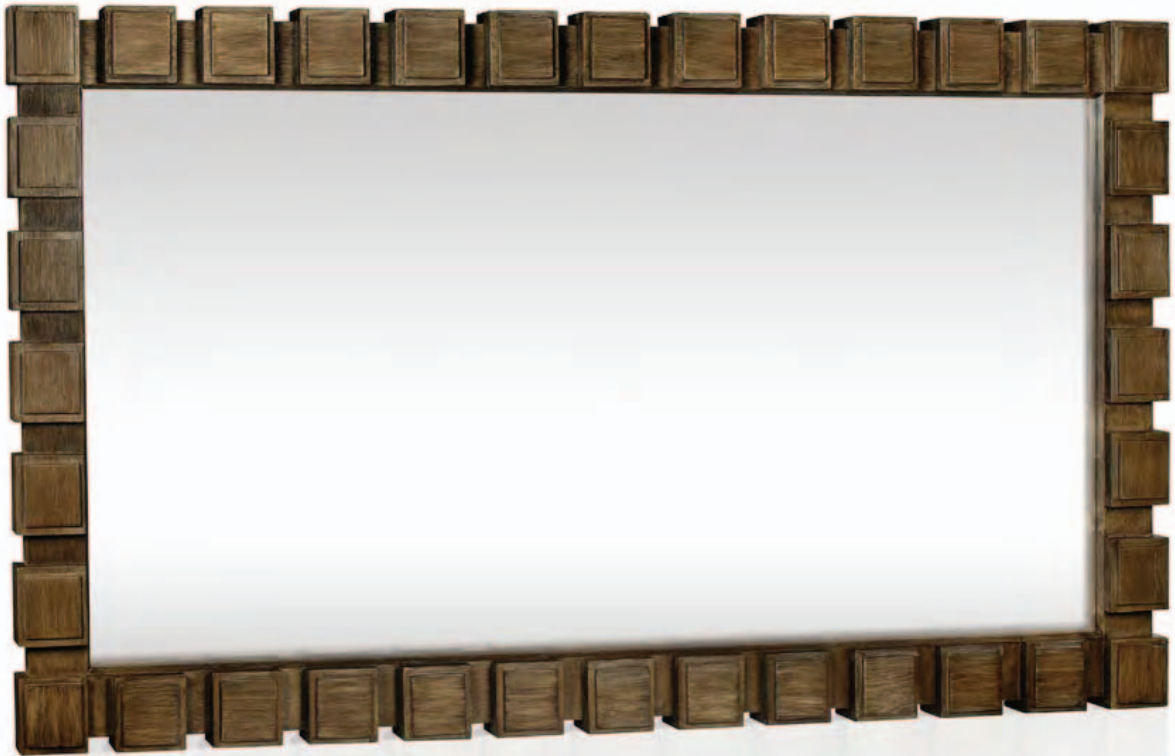

SOFA

MODEL #: 50-214

Customizing Available

DIMENSIONS: 78"W 3"D 42"H