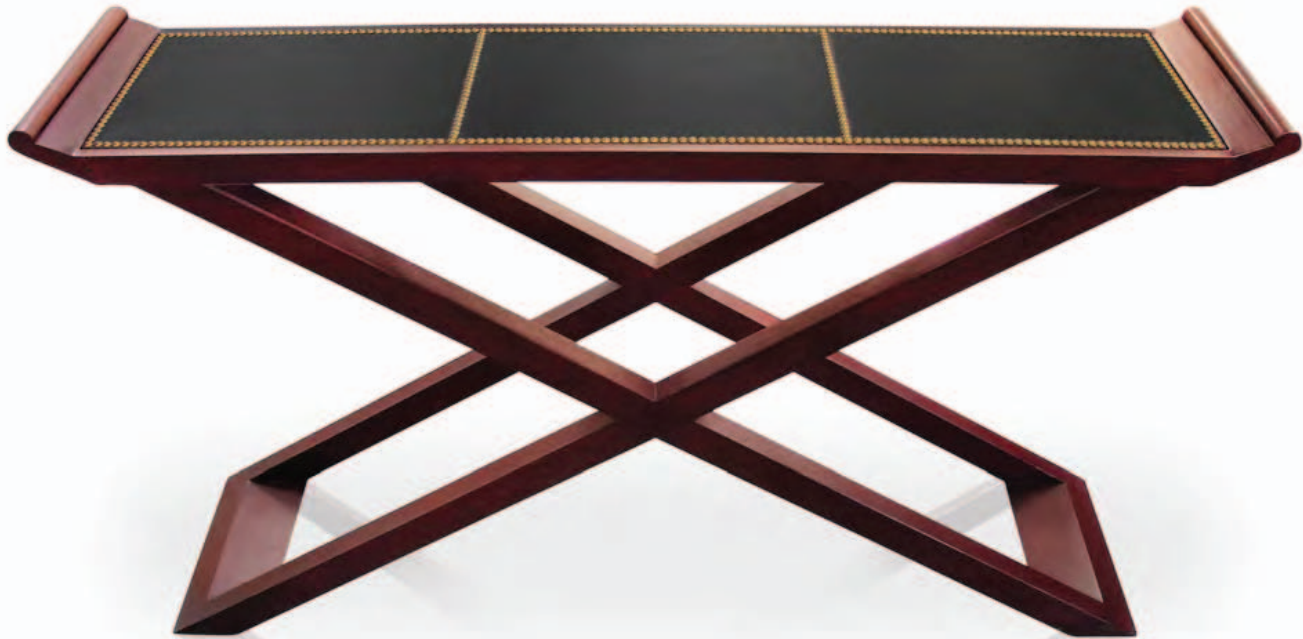

CONSOLE TABLE

MODEL #: 70-119

Customizing Available

DIMENSIONS : 72"W 18"D 36"H